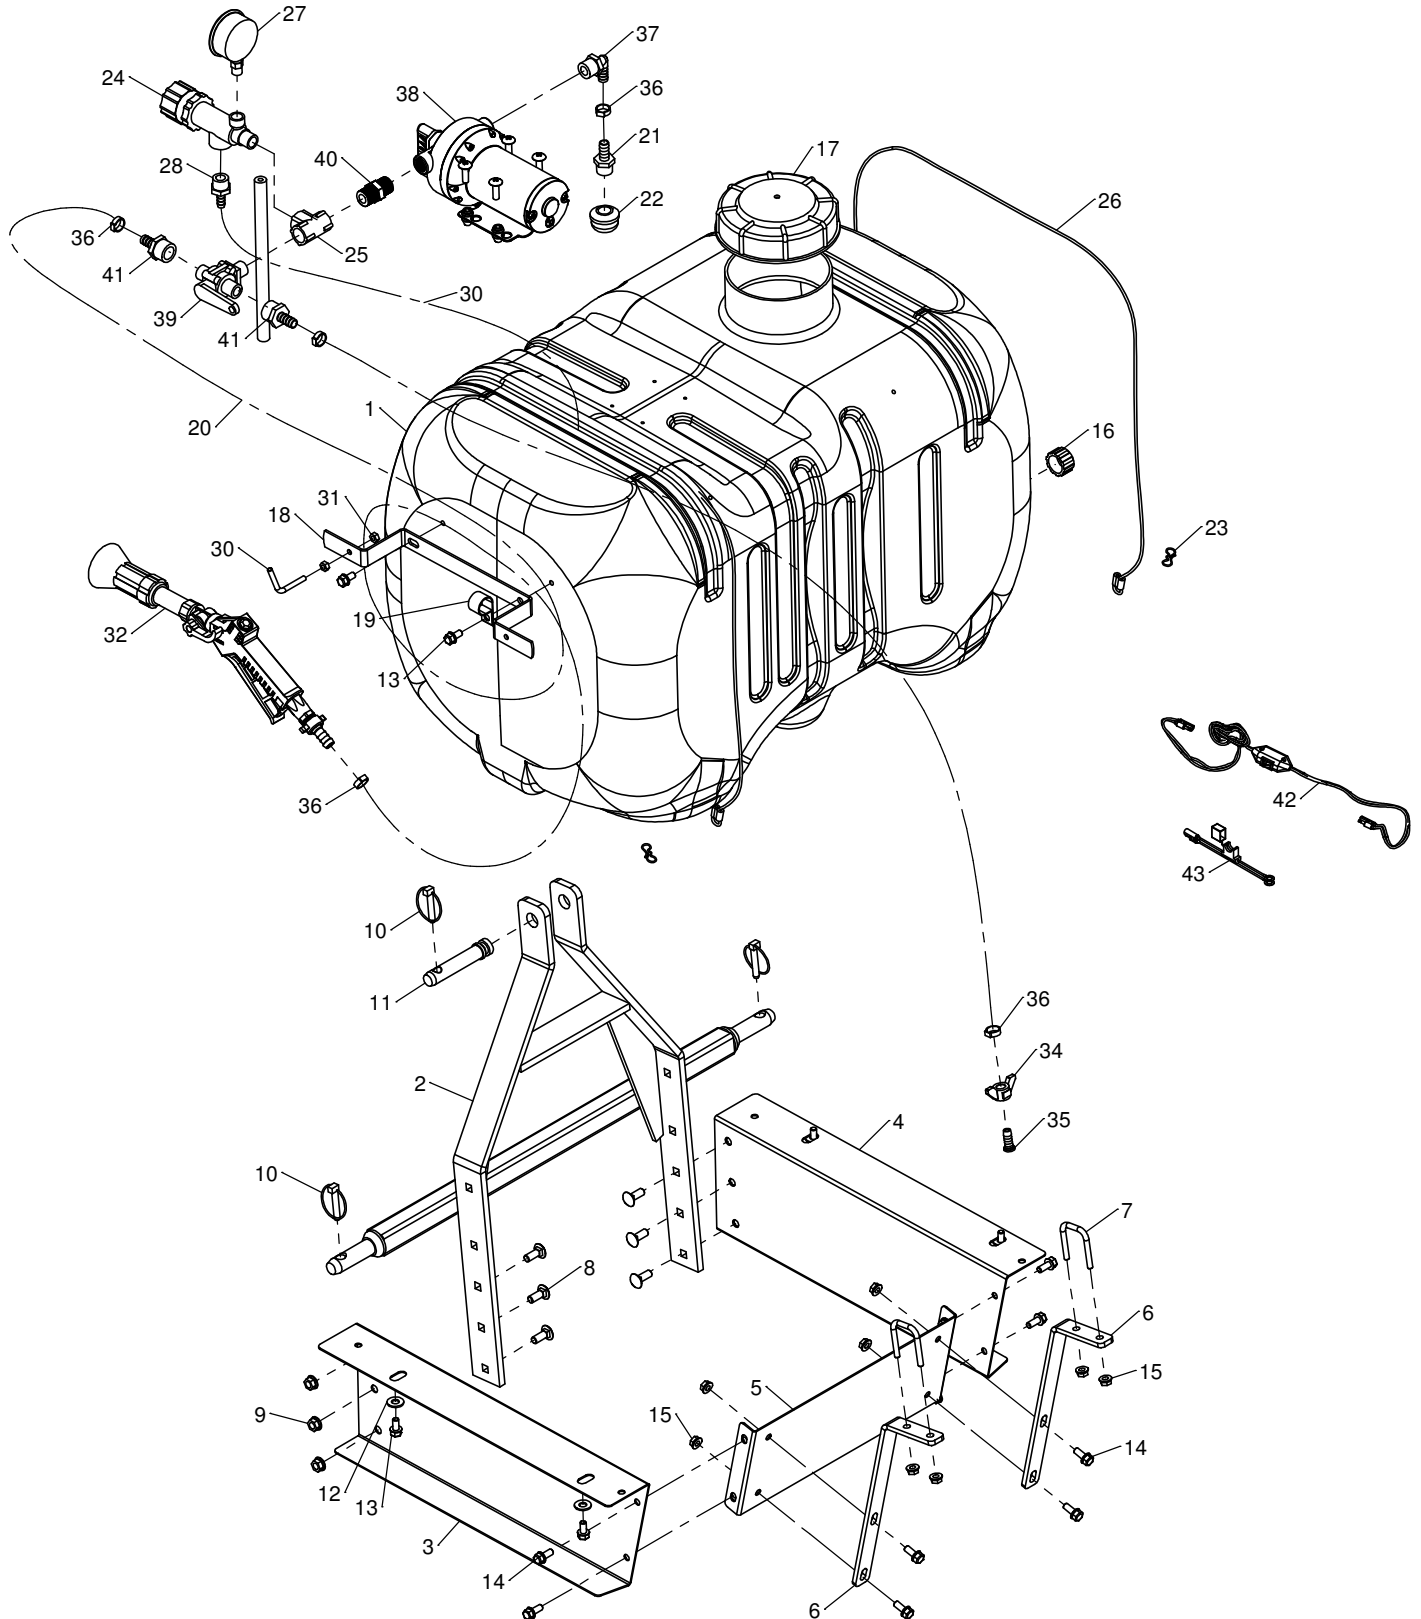

HP 45 Gallon Category 1, 3-Pt Hitch Electric Sprayer

PIN Prefixes:	Model Number	Description	PIN Prefix
	LP22886	HP 45 Gal. Category 1, 3-Pt Hitch Electric Sprayer	

(To file a warranty claim for this product, you will need to enter this PIN Prefix into correct field on the JD WIN system.)

ITEM #	DESCRIPTION	PART #	QTY.
1	Tank HP 45 Gallon	ST43574	1
2	3 Point Hitch A Frame	ST61500	1
3	Frame Base Left	ST61502	1
4	Frame Base Right	ST61503	1
5	Frame Base Rear	ST61504	1
6	Boom Support	ST61505	2
7	5/16" x 1-3/4" Square U-Bolt	ST43315	2
8	3/8 x 1 Carriage Bolt	ST65013	6
9	3/8 Flange Nut	ST65012	6
10	Lynch Pin	ST43398	3
11	Top Pin, Cat 1	ST43399	1
12	3/8 Flat Washer	ST65003	4
13	5/16 x 5/8 Flange Bolt	ST65011	6
14	5/16 x 3/4 Flange Bolt	ST65007	8
15	5/16 Flange Nut	ST65008	12
16	Drain Cap	ST43516	1
17	Tank Lid 6"	ST43175	1
18	Hose Hanger	ST62006	1
19	Hose Holder 1/2"	ST43663	1
20	Hose, Black Rubber 1/2", Per Foot	ST43418	20ft
21	1/2 Barb x 1/2 NPT M.	ST43423	1
22	Sump Strainer 1/2"	ST43422	1
23	Small Bowtie Clip	ST43624	2
24	Relief Valve	ST43591	1
25	1/2 NPT, Tee	ST43424	1

ITEM #	DESCRIPTION	PART #	QTY.
26	Cable Lanyard w/ I-hook	ST61511	2
27	Gauge	ST43593	1
28	3/8" Barb x 1/2"NPT M Fitting	ST43425	1
29	Hose, Black Rubber 3/8", Per Foot	ST43286	1ft
30	1/4" Bent Pin	ST62008	1
31	1/4" Nut	ST65041	2
32	HP Handgun	ST43435	1
33	#10-24 x 1" Truss Head	ST65001	4
34	Plastic Wing Nut	ST43498	1
35	1/2" Straight Barb Fitting	ST43426	1
36	Hose / Oetiker clamp 1/2"	ST43651	5
37	Elbow 1/2" Barb x 1/2NPT	ST43803	1
38	Pump HP, 4.0gpm 12VDC	ST43791	1
39	Directional Valve	ST43430	1
40	Nipple 1/2NPT x 1/2NPT	ST43802	1
41	1/2" Barb x 1/2"NPT F, Fitting	ST43587	2
42	Wire Hareness Switch	ST43472	1
43	Wire Harness Battery	ST43483	1
-	Wire Harness Extension 24in	ST43485	1
-	Wire Harness Extension 8ft	ST43509	1
-	Label, Caution (English)	ST43488	1
-	Label, 45 Gallon	ST43523	1
-	Label, John Deere	ST43487	1